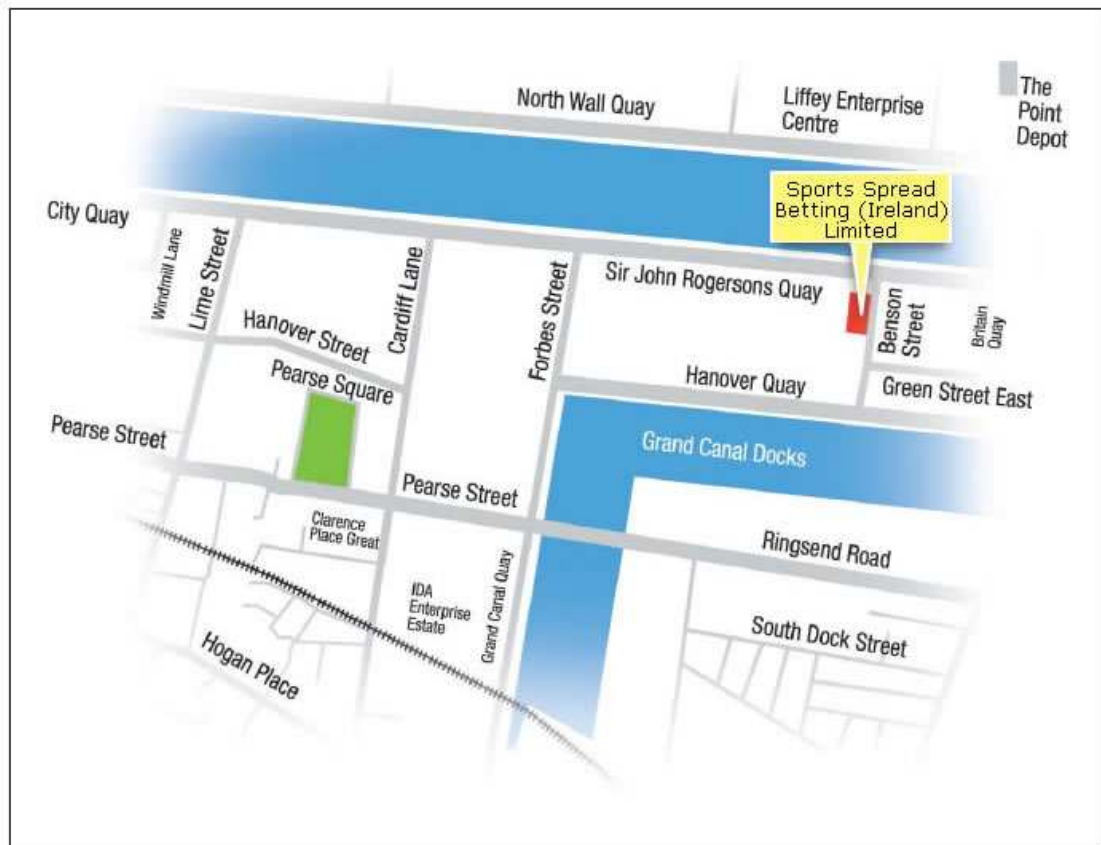

SportsSpread.com

HOW TO FIND US

Sports Spread Betting (Ireland) Limited , 77 Sir John Rogerson's Quay, Dublin 2

Located just off Sir John Rogerson's Quay and the Grand Canal Docks in the heart of the new Dublin Docklands Developments, Sports Spread Betting(Ireland) Limited is easily accessible by all modes of public transport and is within short walking distance of O'Connell Street.

If you are on Sir John Rogerson's Quay and the Liffey is on your left you continue all the way along side the river, Ferryman Pub - (Alternatively, if you are coming from the Pearse Street, pass the Quality Hotel on your left, come to the T-junction, turn right and you are on Sir John Rogerson's Quay. Turn right) - and pass Dublin Docklands Development Authority. Take next turn right onto Benson Str.